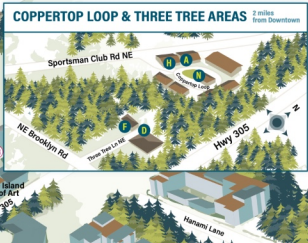

MAP & INFORMATION

BAINBRIDGE ISLAND DOWNTOWN ASSOCIATION

ART

LIVE

EAT & DRINK

MUSEUMS

SHOP

WINE TASTING

WELLNESS & BEAUTY

SERVICES

STAY

- **EAGLE HARBOR INN**
  291 Madison Avenue S • 206-842-1446
  eagleharborinn.com

WASHINGTON STATE FERRY SCHEDULE

call 888-808-7977
wsdot.wa.gov/ferries

TRANSPORT

WINE TASTING

BEYOND DOWNTOWN

- **BAINBRIDGE BREWING TAPROOM (BARN)**
  545 Coppertop Loop NE • 206-451-4646
  bainbridgebeer.com
- **BAINBRIDGE ISLAND JAPANESE AMERICAN EXCLUSION MEMORIAL**
  Pritchard Park 4192 Eagle Harbor Drive
  360-386-2114 • bjaem.org
- **BAINBRIDGE VINEYARDS**
  8908 NE Day Road W • 206-842-9463
  bainbridgevineyards.com
- **BAINBRIDGE ARTISAN RESOURCE NETWORK (BARN)**
  8880 Three Tree Lane NE • 206-842-4475
  bainbridgearn.com
- **BLOEDE, RESERVE**
  7571 NE Dolphin Drive • 206-842-7631
  bloedeinteriors.com
- **EAGLE HARBOR WINE CO. / WINERY & TASTING ROOM**
  287 Winslow Way E • 206-780-9005
  eagleharbor.com
- **ELEVEN WINERY DOWNTOWN TASTING ROOM**
  287 Winslow Way E • 206-780-9005
  elevenwinery.com
- **FLETCHER BAY WINERY & TASTING ROOM**
  545 Coppertop Loop NE #102
  fletcherbaywinery.com
- **MESOLINI GLASS STUDIO**
  13291 Madison Avenue NE • 206-842-7133
  mesolini.com
- **PAPER & LEAF**
  8040 NE Day Road W, Bldg 3 Unit #1 • 206-780-7814
  paperandleaf.com
- **PLEASANT BEACH VILLAGE**
  9500 Woodson Lane NE • 206-866-3499
  pleasantbeachvillage.com
- **SWEET DAHLIA BAKING**
  9720 Coppertop Loop NE #103 • 206-200-3297
  sweetdahlia.com
- **PIA THE PEACEKEEPER**
  1600 Madison Ave N
  piaart.com/bainbridge-land
  100 foot tall trolley by artist Thomas Dambo