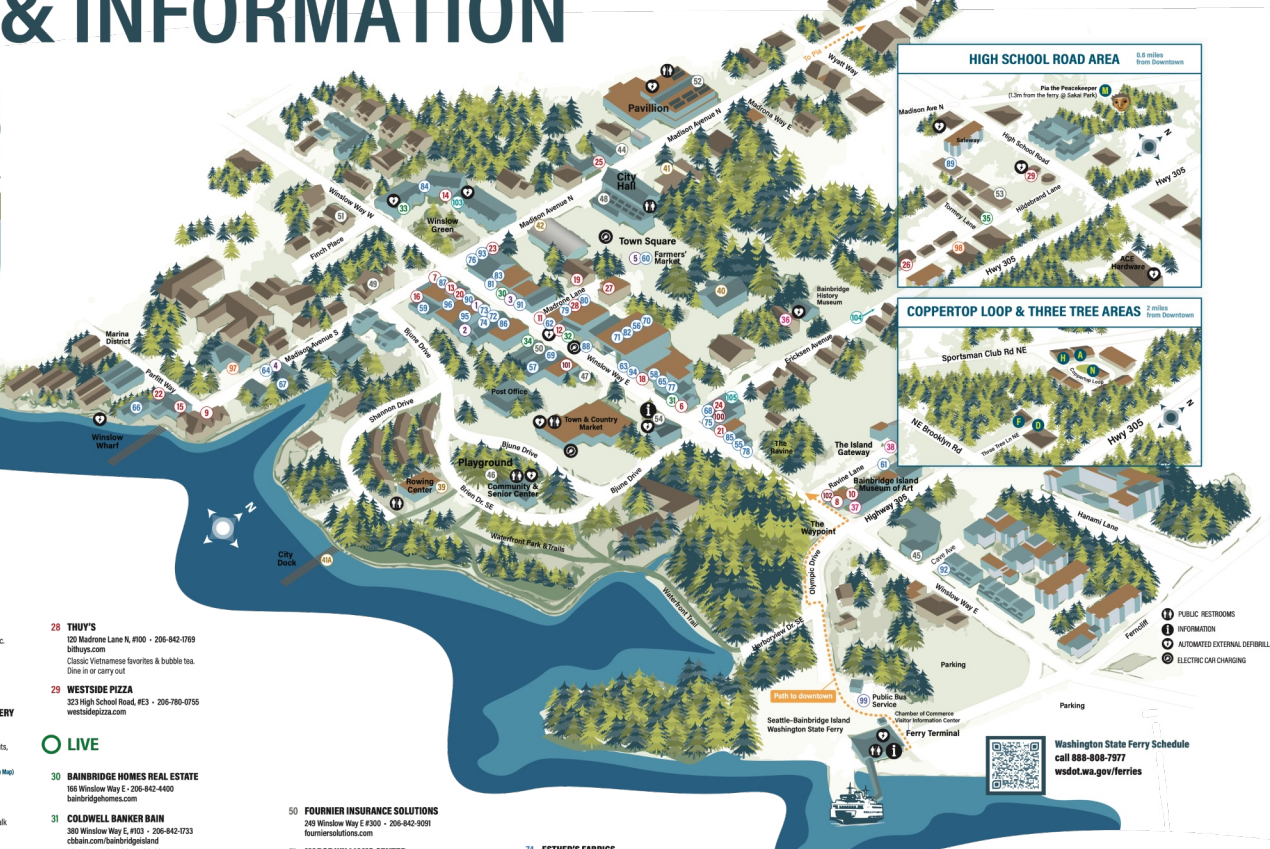

MAP & INFORMATION

BAINBRIDGE ISLAND DOWNTOWN ASSOCIATION

ART

LIVE

EAT & DRINK

MUSEUMS

SHOP

WINE TASTING

WELLNESS & BEAUTY

SERVICES

STAY

- **EAGLE HARBOR INN**
  291 Madison Avenue S • 206-842-1446
  eagleharborinn.com

WASHINGTON STATE FERRY SCHEDULE

call 888-808-7977
wsdot.wa.gov/ferries

TRANSPORT

WINE TASTING

BEYOND DOWNTOWN

- **BAINBRIDGE BREWING TAPROOM (BARN)**
  545 Coppertop Loop NE • 206-451-4646
  bainbridgebeer.com
- **BAINBRIDGE ISLAND JAPANESE AMERICAN EXCLUSION MEMORIAL**
  Pritchard Park 4192 Eagle Harbor Drive
  360-386-2114 • bjaem.org
- **BAINBRIDGE VINEYARDS**
  8908 NE Day Road W • 206-842-9463
  bainbridgevineyards.com
- **BAINBRIDGE ARTISAN RESOURCE NETWORK (BARN)**
  8880 Three Tree Lane NE • 206-842-4475
  bainbridgearn.com
- **BLOEDE, RESERVE**
  7571 NE Dolphin Drive • 206-842-7631
  bloedeinteriors.com
- **EAGLE HARBOR WINE CO. / WINERY & TASTING ROOM**
  287 Winslow Way E • 206-780-9005
  eagleharbor.com
- **ELEVEN WINERY DOWNTOWN TASTING ROOM**
  287 Winslow Way E • 206-780-9005
  elevenwinery.com
- **FLETCHER BAY WINERY & TASTING ROOM**
  545 Coppertop Loop NE #102
  fletcherbaywinery.com
- **MESOLINI GLASS STUDIO**
  13291 Madison Avenue NE • 206-842-7133
  mesolini.com
- **PAPER & LEAF**
  8040 NE Day Road W, Bldg 3 Unit #1 • 206-780-7814
  paperandleaf.com
- **PLEASANT BEACH VILLAGE**
  9500 Woodson Lane NE • 206-866-3499
  pleasantbeachvillage.com
- **SWEET DAHLIA BAKING**
  9720 Coppertop Loop NE #103 • 206-200-3297
  sweetdahlia.com
- **PIA THE PEACEKEEPER**
  1600 Madison Ave N
  piaart.com/bainbridge-land
  100 foot tall trolley by artist Thomas Dambo