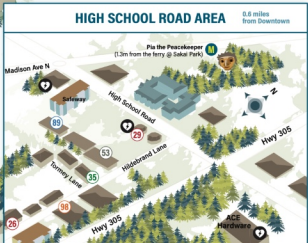

MAP & INFORMATION

BAINBRIDGE ISLAND DOWNTOWN ASSOCIATION

ART

LIVE

EAT & DRINK

MUSEUMS

SHOP

WINE TASTING

WELLNESS & BEAUTY

SERVICES

STAY

- **EAGLE HARBOR INN**
  291 Madison Avenue S • 206-842-1446
  eagleharborinn.com

WASHINGTON STATE FERRY SCHEDULE

call 888-808-7977
wsdot.wa.gov/ferries

TRANSPORT

WINE TASTING

BEYOND DOWNTOWN

- **BAINBRIDGE BREWING TAPROOM (BARN)**
  545 Coppertop Loop NE • 206-451-4646
  bainbridgebeer.com
- **BAINBRIDGE ISLAND JAPANESE AMERICAN EXCLUSION MEMORIAL**
  Pritchard Park 4192 Eagle Harbor Drive
  360-386-2114 • bjaem.org
- **BAINBRIDGE VINEYARDS**
  8908 NE Day Road W • 206-842-9463
  bainbridgevineyards.com
- **BAINBRIDGE ARTISAN RESOURCE NETWORK (BARN)**
  8880 Three Tree Lane NE • 206-842-4475
  bainbridgearn.com
- **BLOEDE, RESERVE**
  7571 NE Dolphin Drive • 206-842-7631
  bloedeinteriors.com
- **EAGLE HARBOR WINE CO. / WINERY & TASTING ROOM**
  287 Winslow Way E • 206-780-9005
  eagleharbor.com
- **ELEVEN WINERY DOWNTOWN TASTING ROOM**
  287 Winslow Way E • 206-780-9005
  elevenwinery.com
- **FLETCHER BAY WINERY & TASTING ROOM**
  545 Coppertop Loop NE #102
  fletcherbaywinery.com
- **MESOLINI GLASS STUDIO**
  13291 Madison Avenue NE • 206-842-7133
  mesolini.com
- **PAPER & LEAF**
  8040 NE Day Road W, Bldg 3 Unit #1 • 206-780-7814
  paperandleaf.com
- **PLEASANT BEACH VILLAGE**
  9500 Woodson Lane NE • 206-866-3499
  pleasantbeachvillage.com
- **SWEET DAHLIA BAKING**
  9720 Coppertop Loop NE #103 • 206-200-3297
  sweetdahlia.com
- **PIA THE PEACEKEEPER**
  1600 Madison Ave N
  piaart.com/bainbridge-land
  100 foot tall trolley by artist Thomas Dambo